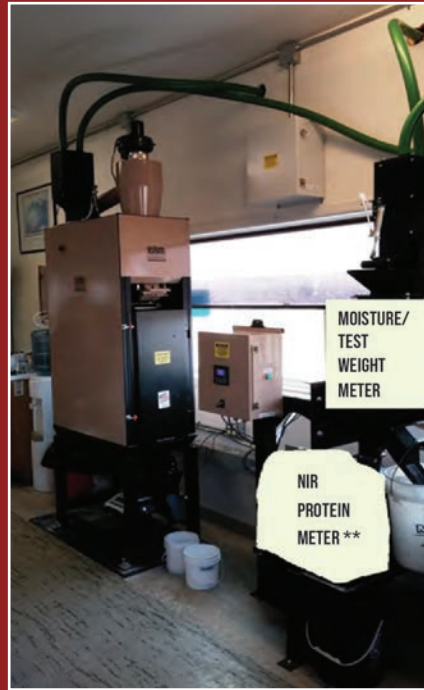

KICKER GRAIN TESTERS

CATCH THAT UNCLAIMED FM/DOCKAGE IN YOUR GRAIN AND KICK UP YOUR PROFIT!

The MCI Kicker is designed to provide a fast, accurate and consistent way of obtaining the following fractions from grain: shrunk & broken, overs or scalplings, clean grain, broken grain, fines (thru's) or malt and barley sizes. The MCI Kicker can generate these fractions in approximately 30-45 seconds, depending on the sample size. These fractions can then be weighed and calculated to provide you with the correct Dockage and SB/Broken. Most of the FM that is present in your grain sample will be removed. Other FM will need to be hand picked, but the amount to hand pick through is drastically reduced, compared to other methods.

The MCI Kicker simply requires the operator to start the system with the throw of a switch, input a sample into the machine, and wait approximately 30-45 seconds. During the short wait, all the different fractions are separated and delivered to the separated fraction retrieval pans for your inspection and usage.

The MCI Kicker has proven that it can save much valuable labor time, which allows a much higher flow through traffic at your scale. The MCI Kicker also provides very accurate and consistent results that eliminate any questioning of hand pan results.

KICKER GRAIN TESTERS

- The MCI Kicker is about the size of a five-drawer filing cabinet.
- The over sized dust collector eliminates most dust.
- The MCI Kicker noise level is similar to a typical clothes washing machine.