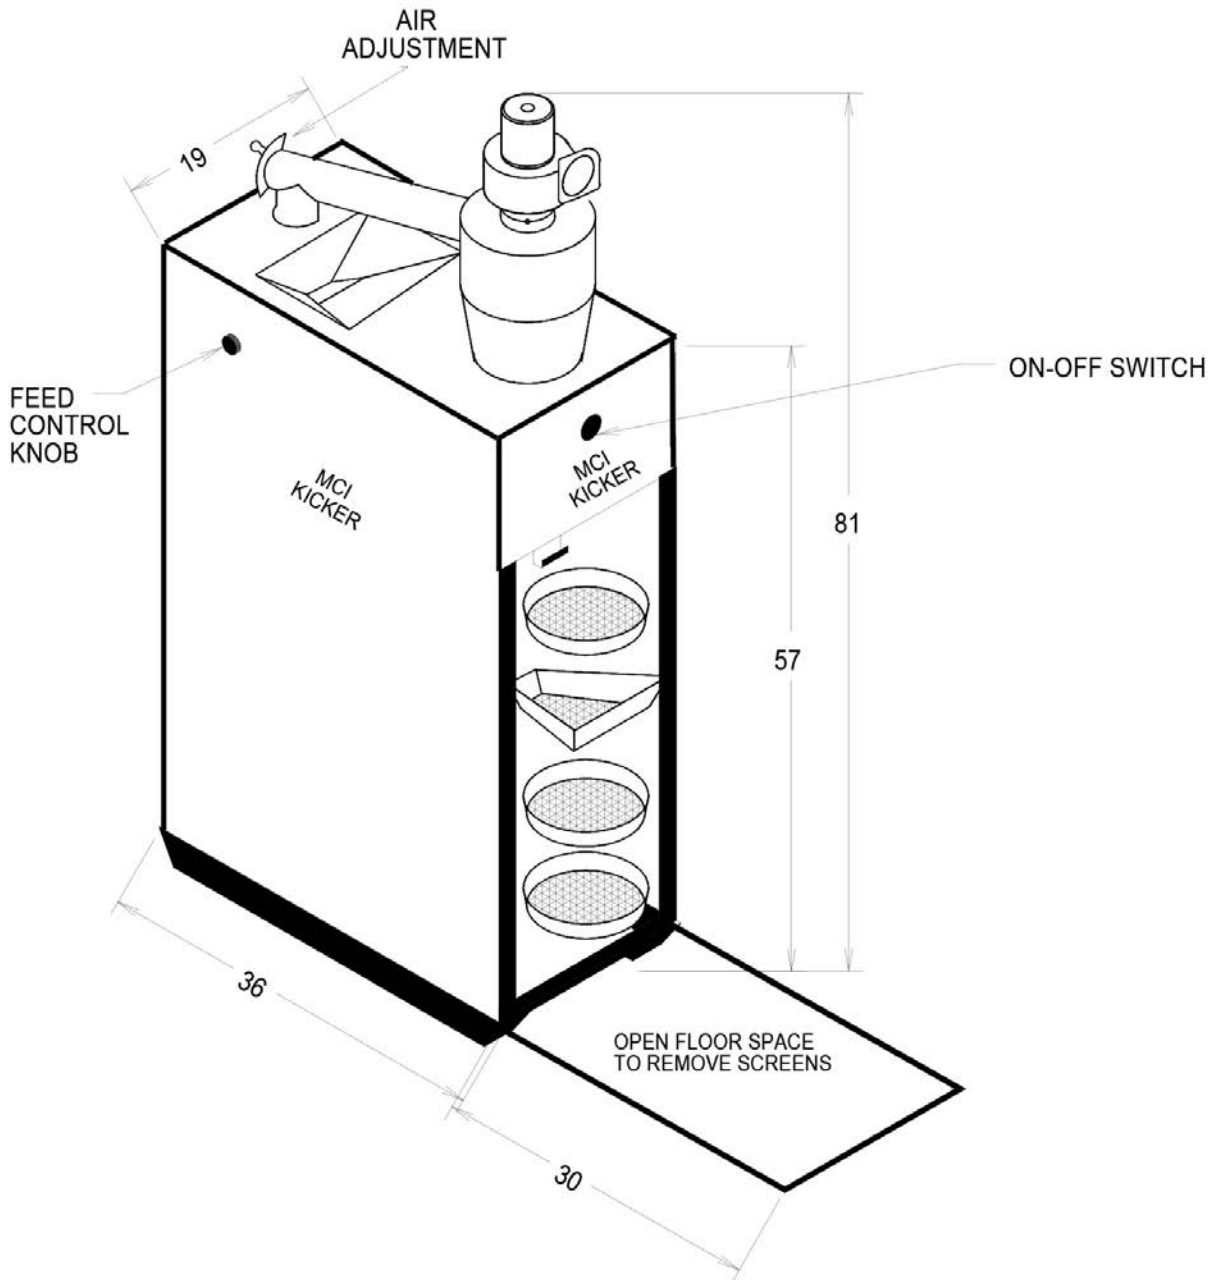

- Electrical requirement: 15 amp service 120VAC.
- Available 50hz 220 VAC.
- The MCI Kicker ships at 560 lbs.
- Set up time is less than one hour.

DIMENSIONS: 81" H X 19" W X 35" D

KICKER GRAIN TESTERS

KICKER MODEL	Electrical	Less Screens	SKU
3 Screen	110V 60HZ	Yes	MCI/B
3 Screen	220V 50HZ	Yes	MCI/C
4 Screen	220V 50HZ	Yes	MCI4/B
PARTS			
Fine Screen			MCIFS
Scalp Screen			MCISS
Set of Corn Sieves for 3-Screen Mixer			MCI-CORNSET
Set of Soybean Sieves for 3 Screen Kicker			MCI-SOYSET
Set of Corn Sieves for 4 Screen Kicker			MC14-CORNSET
Set of Soybean Sieves for 4 Screen Kicker			MCI4-SOYSET
Set of Wheat Sieves for 4 Screen Kicker			MCI4-WHEATSET
Blank Screen			MCIBS