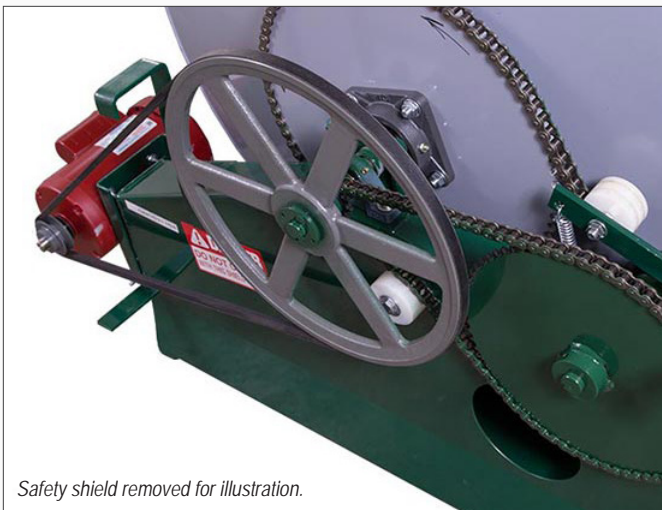

Grain Mixers - Small Capacity

GRAIN MIXERS

Designed for professionals with smaller feed mixing requirements, the GBC38 and GBC63 TMR stationary mixers utilize a patented “two-way” action that is unsurpassed.

- Both heavy duty and quiet, these mixers provide quick and total blending of grains, mineral supplements and vitamins thoroughly and efficiently.
- Because the unit employs gravity as part of its mixing process, these mixers require less horsepower and are ultimately less costly.
- All parts that come in contact with feed are finished with a “stick resistant” super strong epoxy powder coating.

Standard on each model are magnets on the chute and an efficient, easy to operate manual discharge door.

Safety shield removed for illustration.

All bearings have grease zerks and are easily accessed for replacement when required. A quiet, long life neoprene roller is used in the spring-loaded idler to assure maximum efficiency and extended drive chain life.

Huge scoops pick up the ration and dump it into an auger that moves the feed forward. With the discharge door closed, the feed drops into the drum and moves to the back for the process to be repeated. A removable cover provides access to the auger.