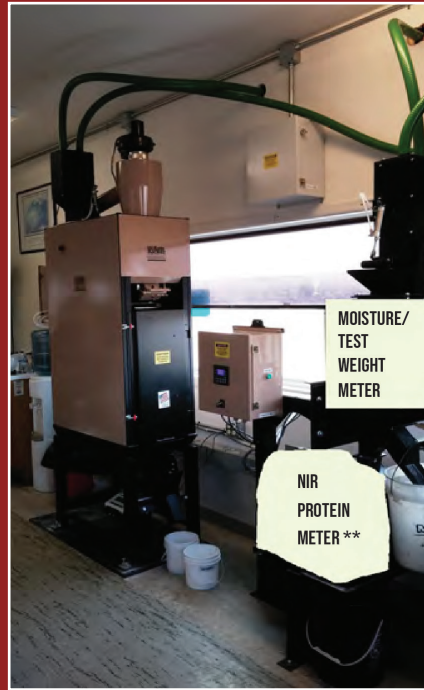

KICKER GRAIN TESTERS

CATCH THAT UNCLAIMED FM/DOCKAGE IN YOUR GRAIN AND KICK UP YOUR PROFIT!

DESCRIPTION:

The MCI Kicker is designed to provide a fast, accurate and consistent way of obtaining the following fractions from grain: shrunk & broken, overs or scalplings, clean grain, broken grain, fines (thru's) or malt and barley sizes. The MCI Kicker can generate these fractions in approximately 30-45 seconds, depending on the sample size. These fractions can then be weighed and calculated to provide you with the correct Dockage and SB/Broken. Most of the FM that is present in your grain sample will be removed. Other FM will need to be hand picked, but the amount to hand pick through is drastically reduced, compared to other methods.

The MCI Kicker simply requires the operator to start the system with the throw of a switch, input a sample into the machine, and wait approximately 30-45 seconds. During the short wait, all the different fractions are separated and delivered to the separated

fraction retrieval pans for your inspection and usage.

The MCI Kicker has proven that it can save much valuable labor time, which allows a much higher flow through traffic at your scale. The MCI Kicker also provides very accurate and consistent results that eliminate any questioning of hand pan results.

KICKER GRAIN TESTERS

KICKER GRAIN TESTERS

- The MCI Kicker is about the size of a five-drawer filing cabinet.
- The over sized dust collector eliminates most dust.
- The MCI Kicker noise level is similar to a typical clothes washing machine.