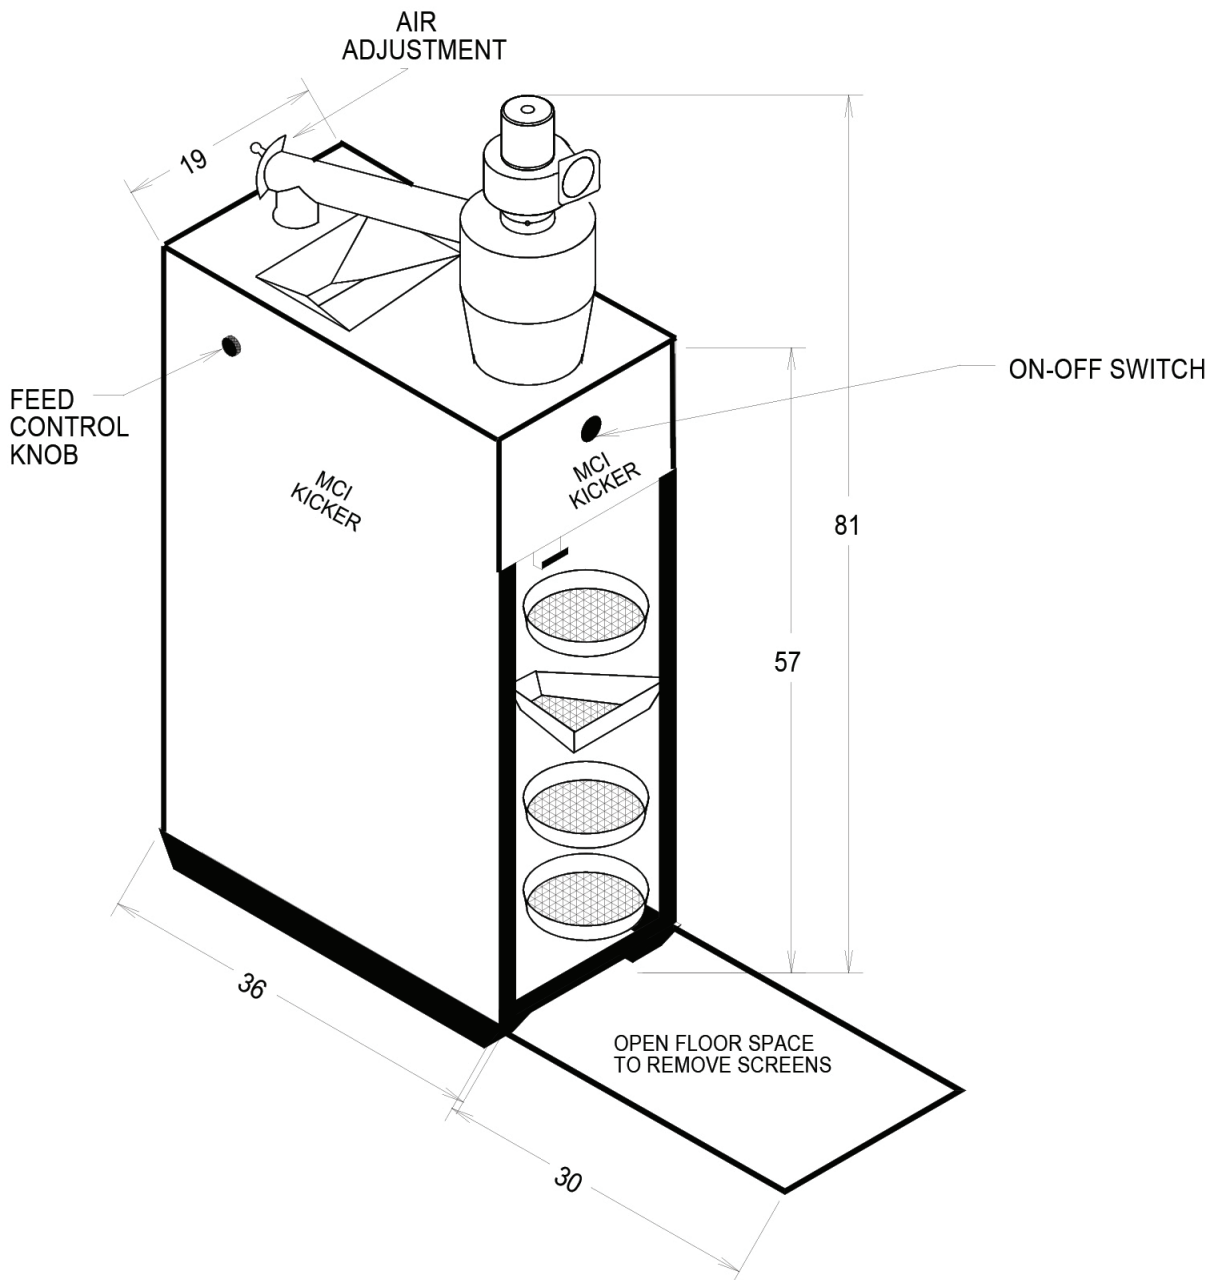

- Electrical requirement: 15 amp service 120VAC.
- Available 50hz 220 VAC.
- The MCI Kicker ships at 560 lbs.
- Set up time is less than one hour.

DIMENSIONS. 81" H X 19" W X 35" D

KICKER GRAIN TESTER

KICKER MODEL	Electrical	Less Screens	SKU
3 Screen	110V 60HZ	Yes	MCI/B
3 Screen	220V 50HZ	Yes	MCI/C
4 Scrrren	220V 50HZ	Yes	MCI4/B
PARTS			
Fine Screen			MCIFS
Scalp Screen			MCISS
Set of Corn Sieves for 3-Screen Mixer			MCI-CORNSET
Set of Soybean Sieves for 3 Screen Kicker			MCI-SOYSET
Set of Corn Sieves for 4 Screen Kicker			MC14-CORNSET
Set of Soybean Sieves for 4 Screen Kicker			MC14-SOYSET
Set of Wheat Sieves for 4 Screen Kicker			MC14-WHEATSET
Blank Screen			MCIBS